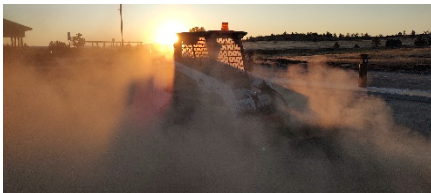

6.5 oz Lavender Honey

Honey Production

The Harvest - Barry, Tyler and Rob

IronHorse Lodge field after harvest.

Our own Free Range tote bag! Designed by Mary Eggers.

More harvest photos.